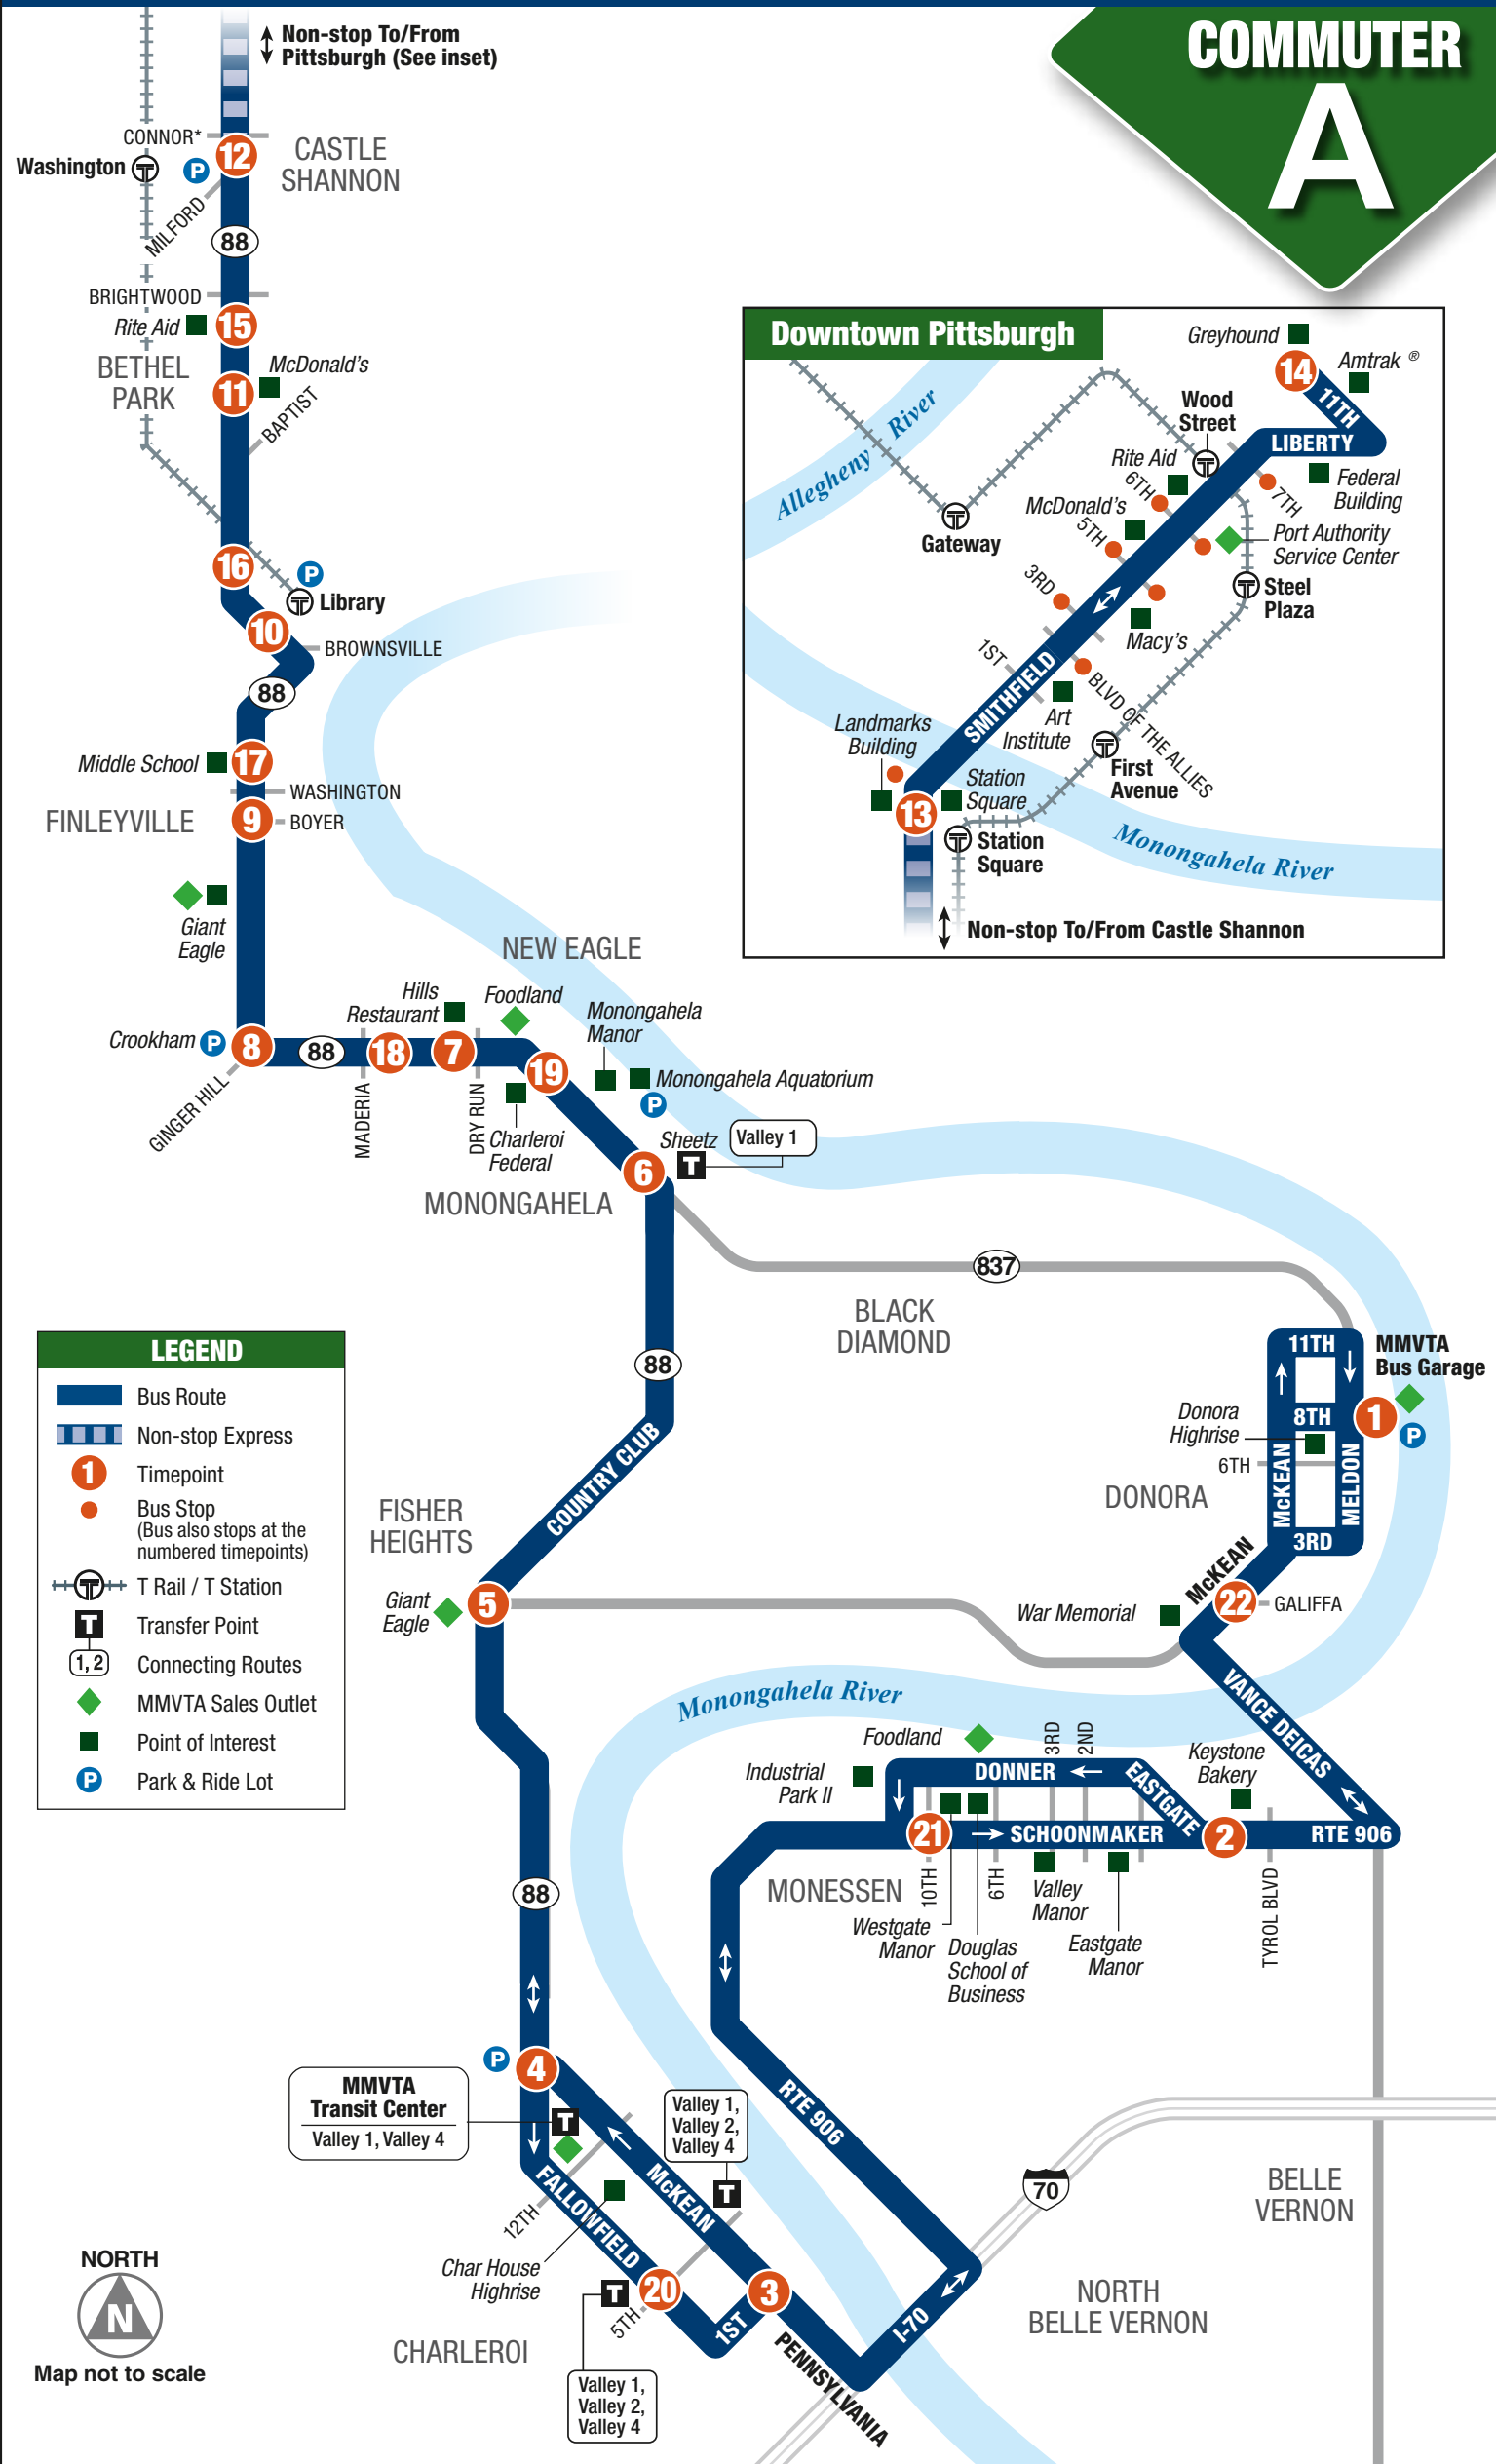

Donora • Monessen • Charleroi • MidMon Valley Corridor • Downtown Pittsburgh

**COMMUTER
A**

LEGEND

- Bus Route
- ▬▬▬ Non-stop Express
- 1 Timepoint
- Bus Stop (Bus also stops at the numbered timepoints)
- T T Rail / T Station
- T Transfer Point
- 1,2 Connecting Routes
- ◆ MMVTA Sales Outlet
- Point of Interest
- P Park & Ride Lot

12 *Connor Road Stop Policy: The Commuter A route is discharge only between Castle Shannon and Downtown Pittsburgh. No passengers are able to board between Connor Road–Castle Shannon and Downtown Pittsburgh. Commuter A buses traveling outbound from Pittsburgh will not drop off passengers before Connor Road in Castle Shannon.