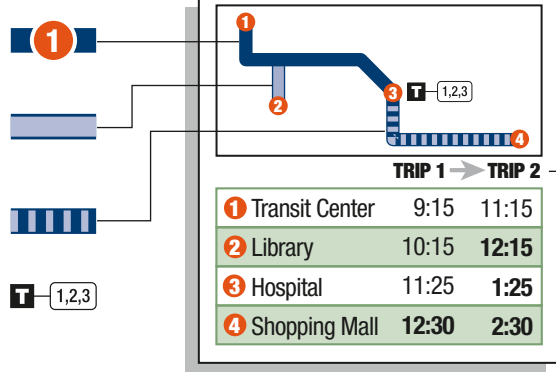

12 *Connor Road Stop Policy: The Commuter A route is discharge only between Castle Shannon and Downtown Pittsburgh. No passengers are able to board between Connor Road–Castle Shannon and Downtown Pittsburgh. Commuter A buses traveling outbound from Pittsburgh will not drop off passengers before Connor Road in Castle Shannon.

INSTRUCTIONS

The bus stops at this location at listed times. Look for the matching symbol in the timetable.

Only certain trips operate along this portion of the route. See the schedule for trips that provide service here.

The bus operates express along this portion of the route.

Transfer point. Shows where this bus intersects with other routes that are available for transfer.

Bus trips are listed from left to right in the timetable. Light times are A.M.; bold times are P.M.

12 ***Connor Road Stop Policy:** The Commuter A route is discharge only between Castle Shannon and Downtown Pittsburgh. No passengers are able to board between Connor Road-Castle Shannon and Downtown Pittsburgh. Commuter A buses traveling outbound from Pittsburgh will not drop off passengers before Connor Road in Castle Shannon.