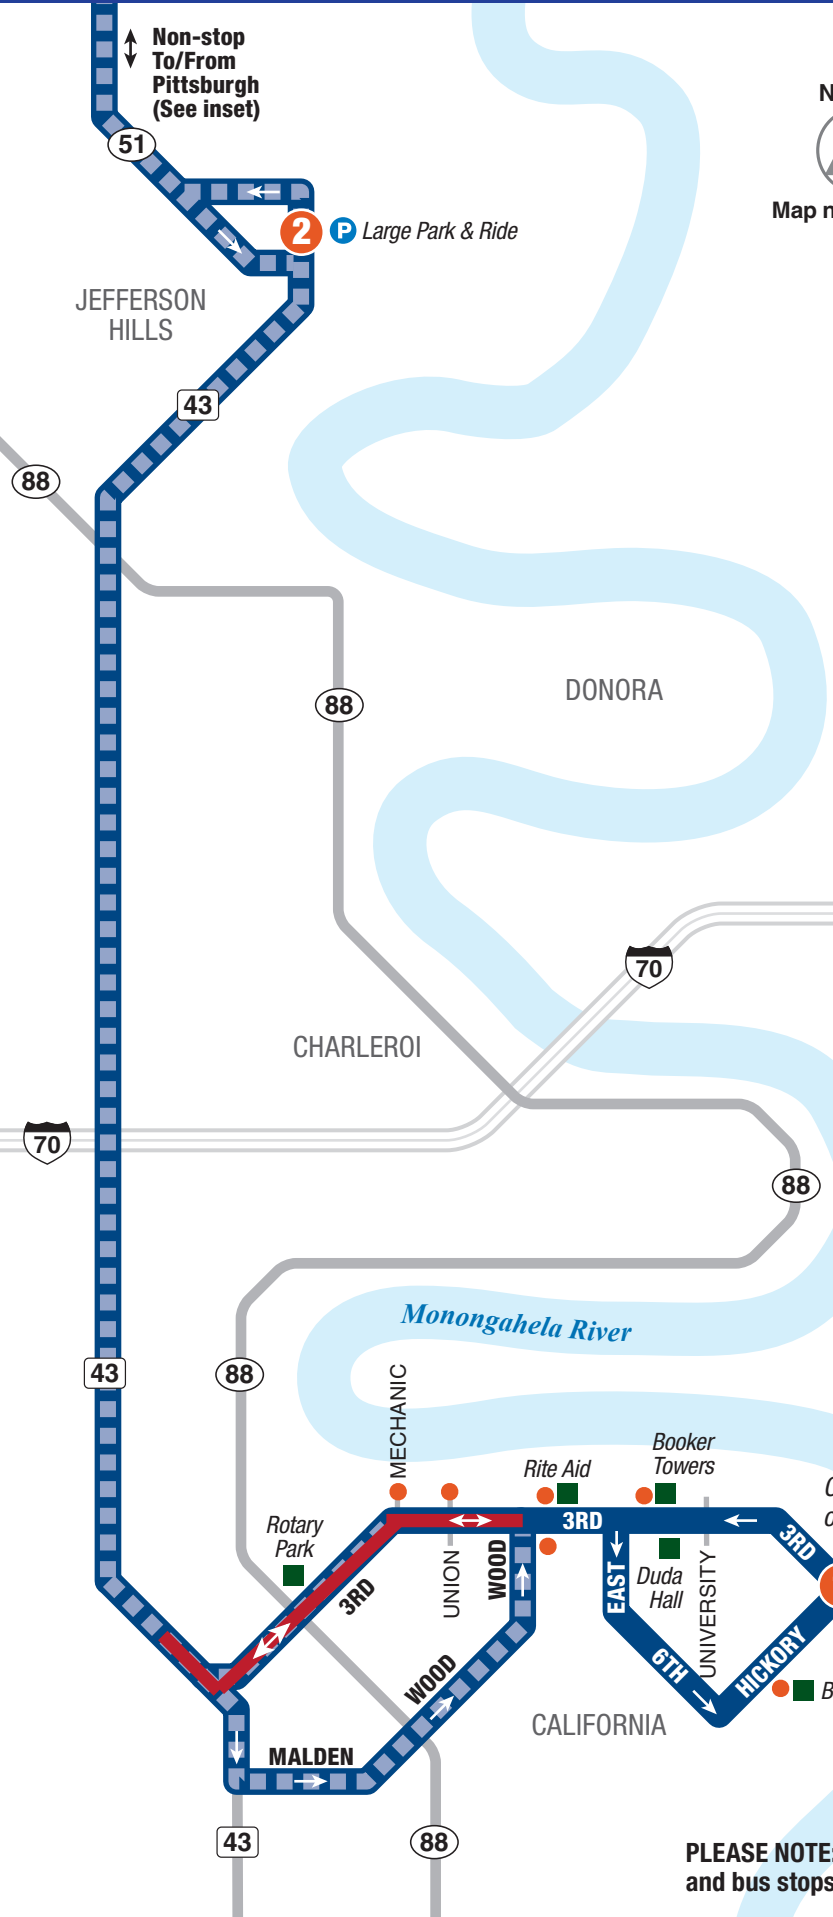

CAL COMMUTER EXPRESS

Map not to scale

LEGEND	
	Non-stop Express
	Limited Stop Service
	Timepoint
	Bus Stop (Bus also stops at the numbered timepoints)
	Points of Interest
	MMVTA Sales Outlet
	Park & Ride
	Transfer Point
	Connecting Route(s)
	Interstate
	State Highway
	Toll Road
	Weather Plan

PLEASE NOTE: The CAL Commuter stops only at the numbered timepoints and bus stops shown on the map. Bus will not stop at any other locations.