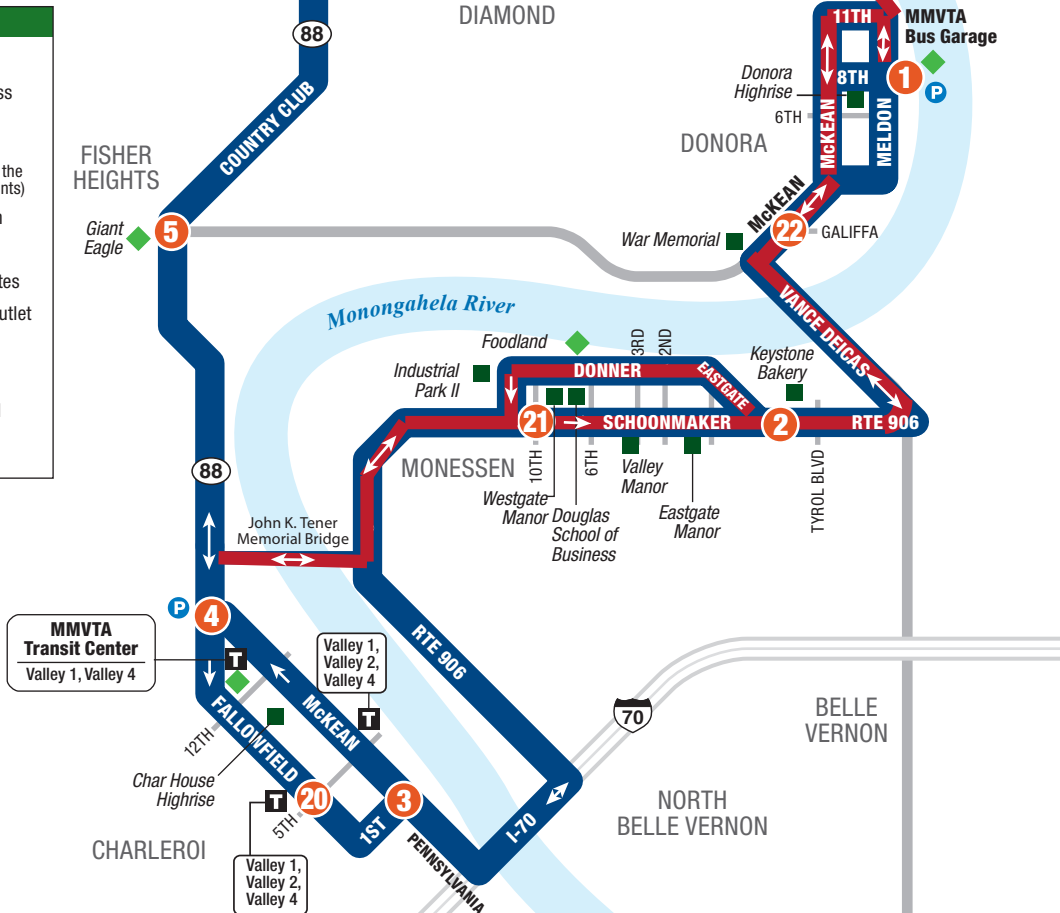

# Donora • Monessen • Charleroi • MidMon Valley Corridor • Downtown Pittsburgh

**LEGEND**

- Bus Route
- Non-stop Express
- Timepoint
- Bus Stop (Bus also stops at the numbered timepoints)
- T Rail / T Station
- Transfer Point
- Connecting Routes
- MMVTA Sales Outlet
- Point of Interest
- Park & Ride Lot
- Weather Route 1
- Winter Route 2

NORTH  
  
 Map not to scale