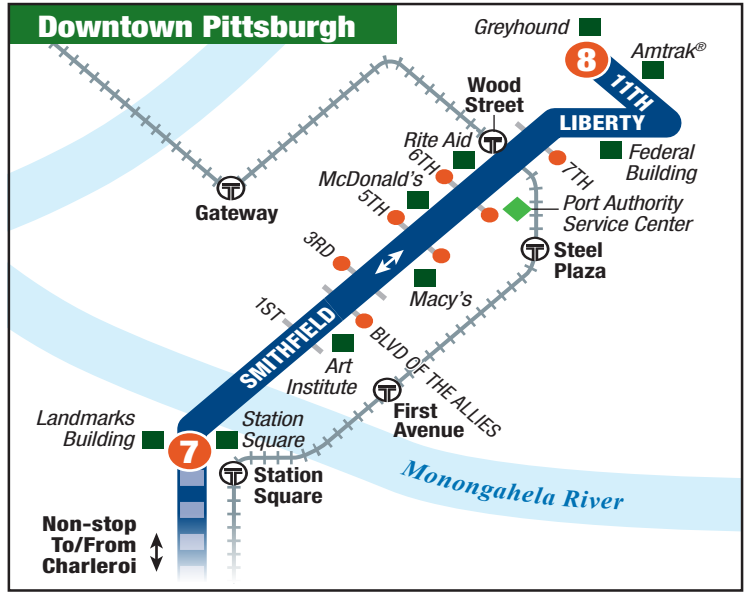

# Donora • Monessen • Charleroi • Downtown Pittsburgh

## COMMUTER EXPRESS 2

LEGEND	
	Bus Route
	Non-stop Express
	Timepoint
	Bus Stop (Bus also stops at the numbered timepoints)
	T Rail / T Station
	Transfer Point
	Connecting Routes
	MMVTA Sales Outlet
	Point of Interest
	Park & Ride Lot
	Weather Route