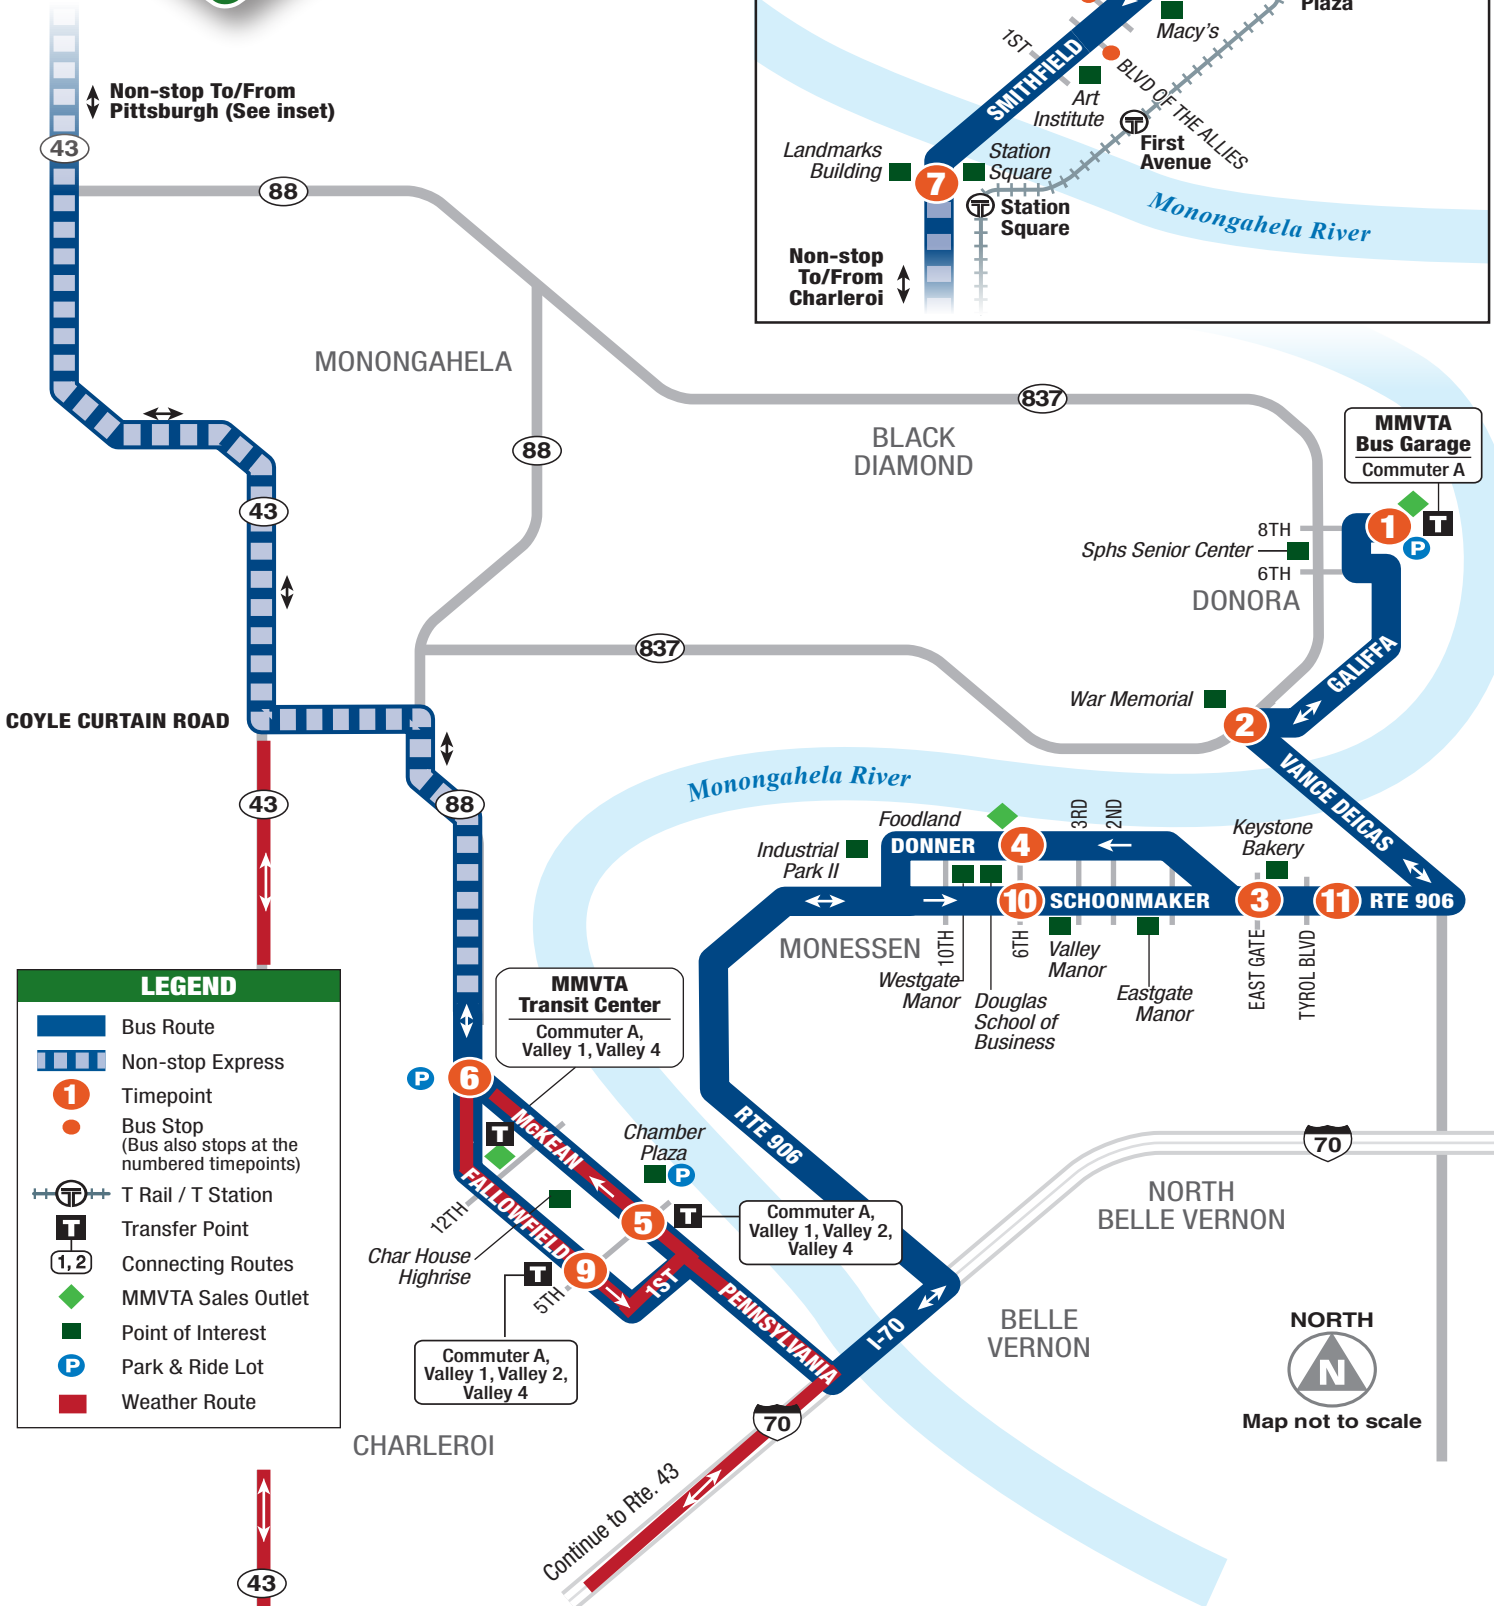

# Donora • Monessen • Charleroi • Downtown Pittsburgh

## COMMUTER EXPRESS 2

LEGEND	
	Bus Route
	Non-stop Express
	Timepoint
	Bus Stop (Bus also stops at the numbered timepoints)
	T Rail / T Station
	Transfer Point
	Connecting Routes
	MMVTA Sales Outlet
	Point of Interest
	Park & Ride Lot
	Weather Route