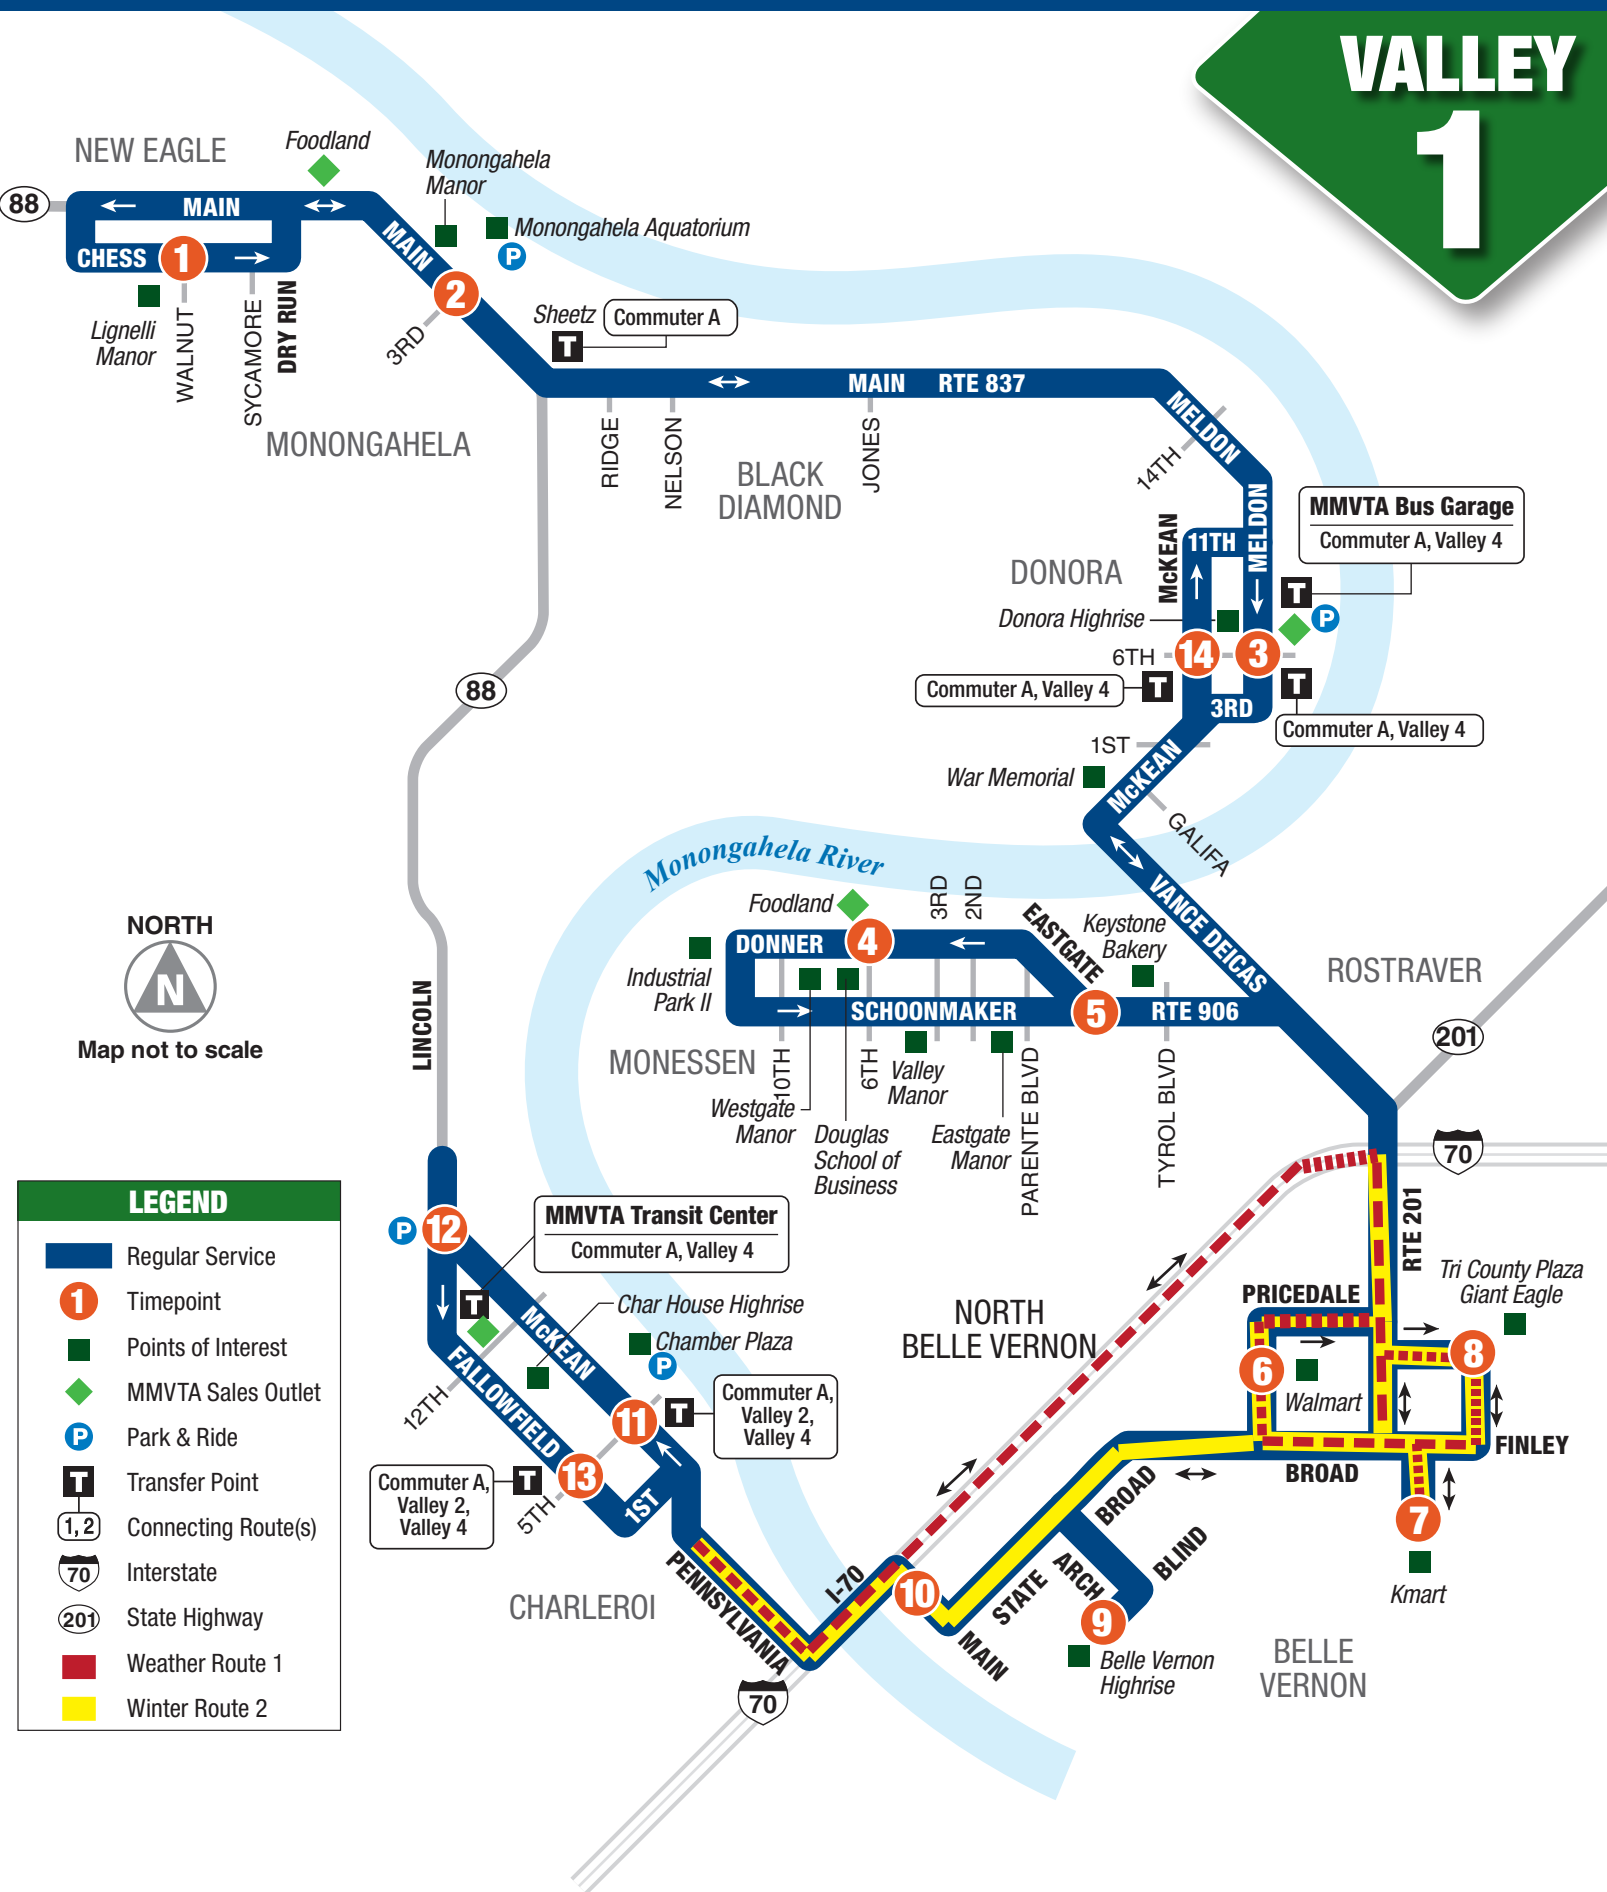

VALLEY 1

Map not to scale

LEGEND

- Regular Service
- 1 Timepoint
- Points of Interest
- MMVTA Sales Outlet
- P Park & Ride
- T Transfer Point
- 1, 2 Connecting Route(s)
- 70 Interstate
- 201 State Highway
- Weather Route 1
- Winter Route 2