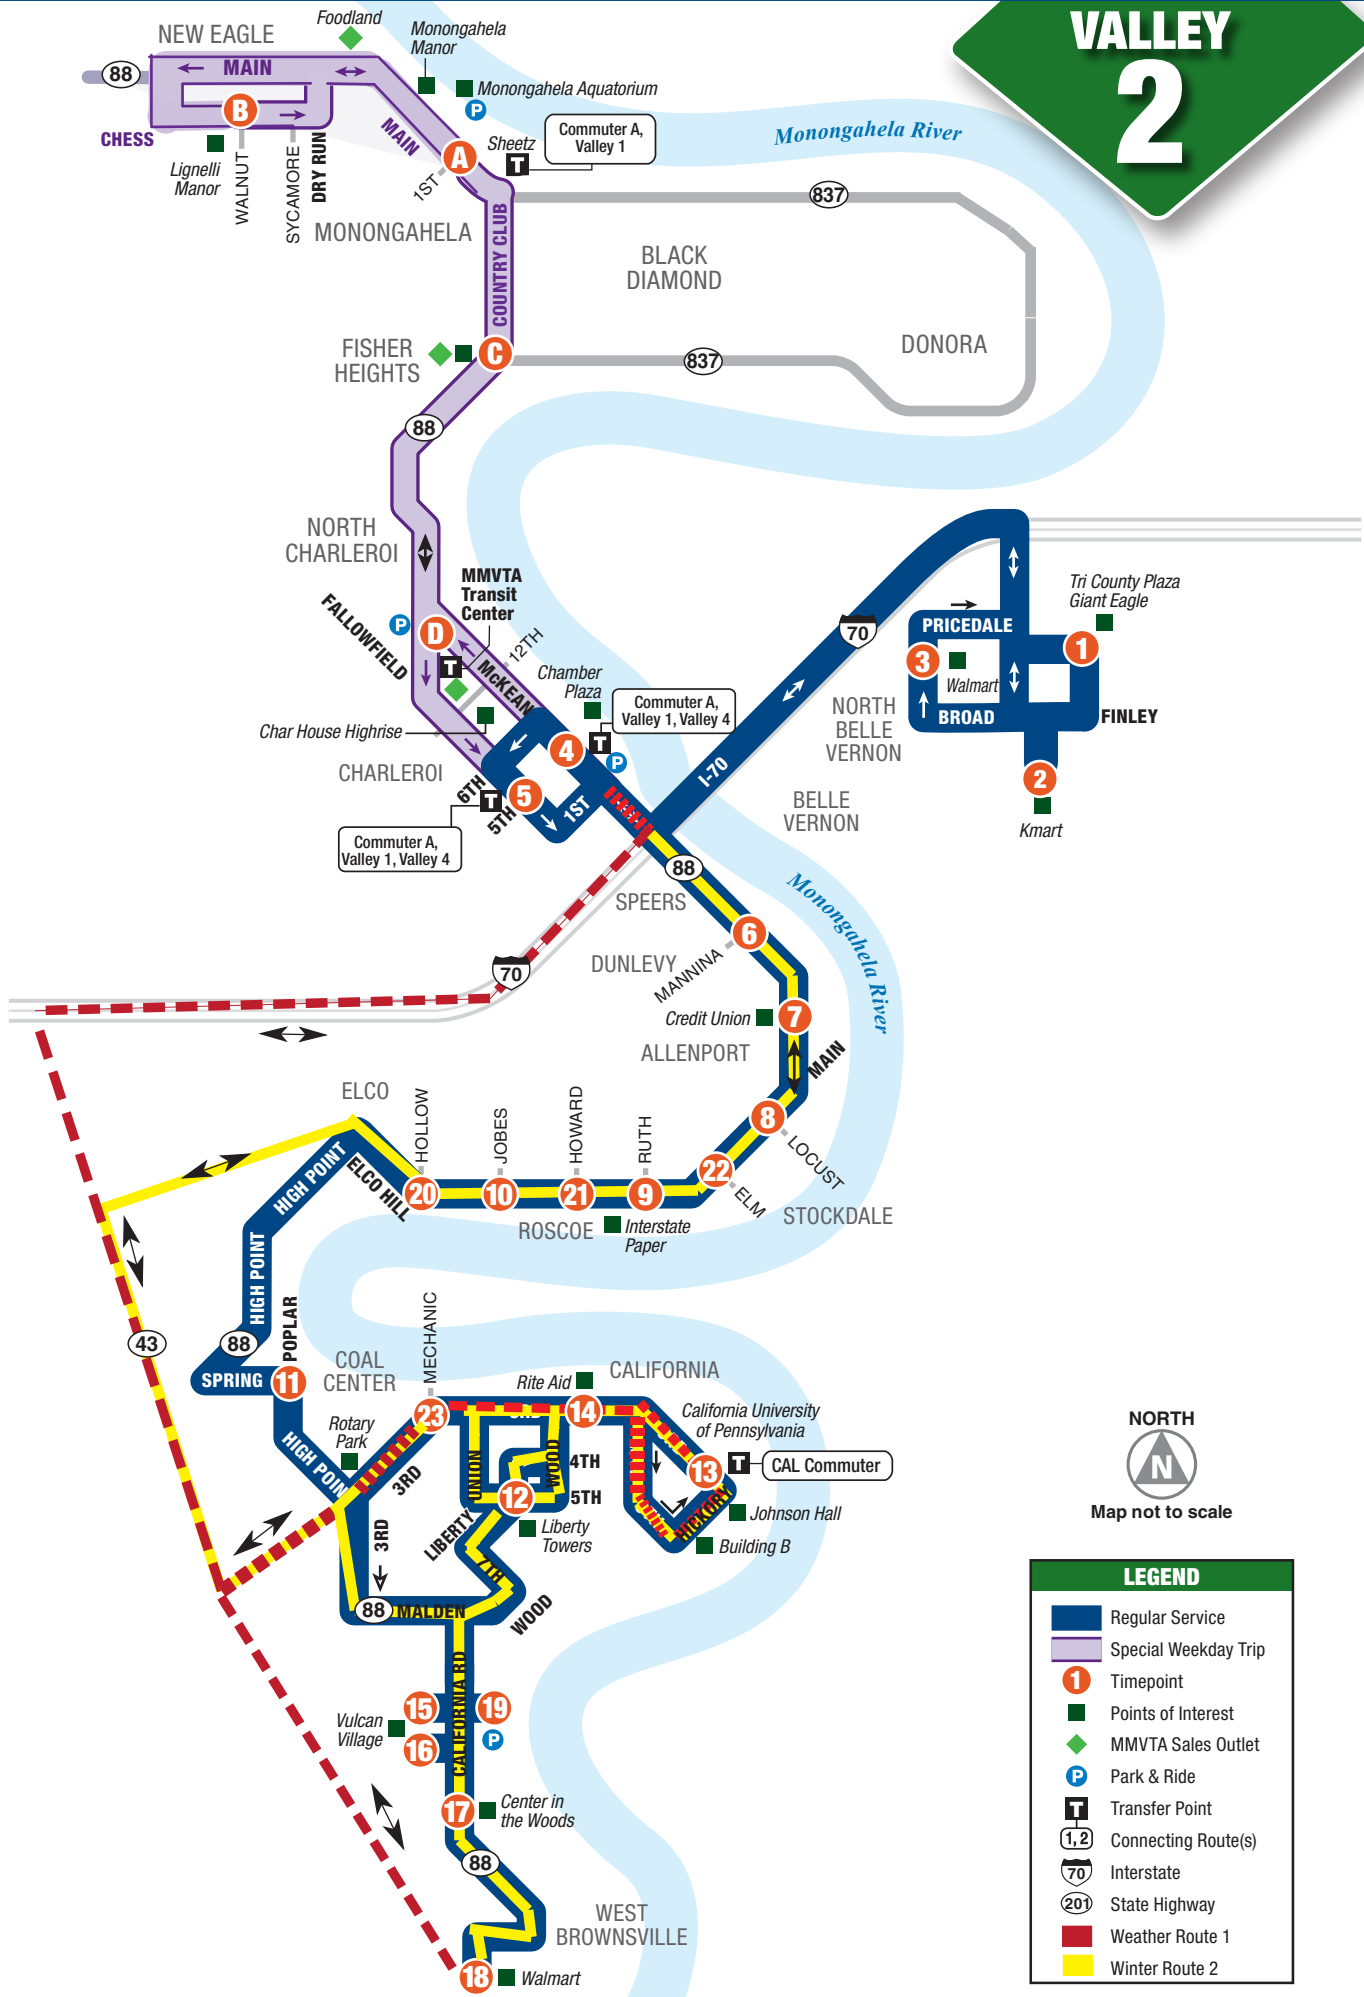

VALLEY 2

NORTH

 Map not to scale

LEGEND	
	Regular Service
	Special Weekday Trip
	Timepoint
	Points of Interest
	MMVTA Sales Outlet
	Park & Ride
	Transfer Point
	Connecting Route(s)
	Interstate
	State Highway
	Weather Route 1
	Winter Route 2