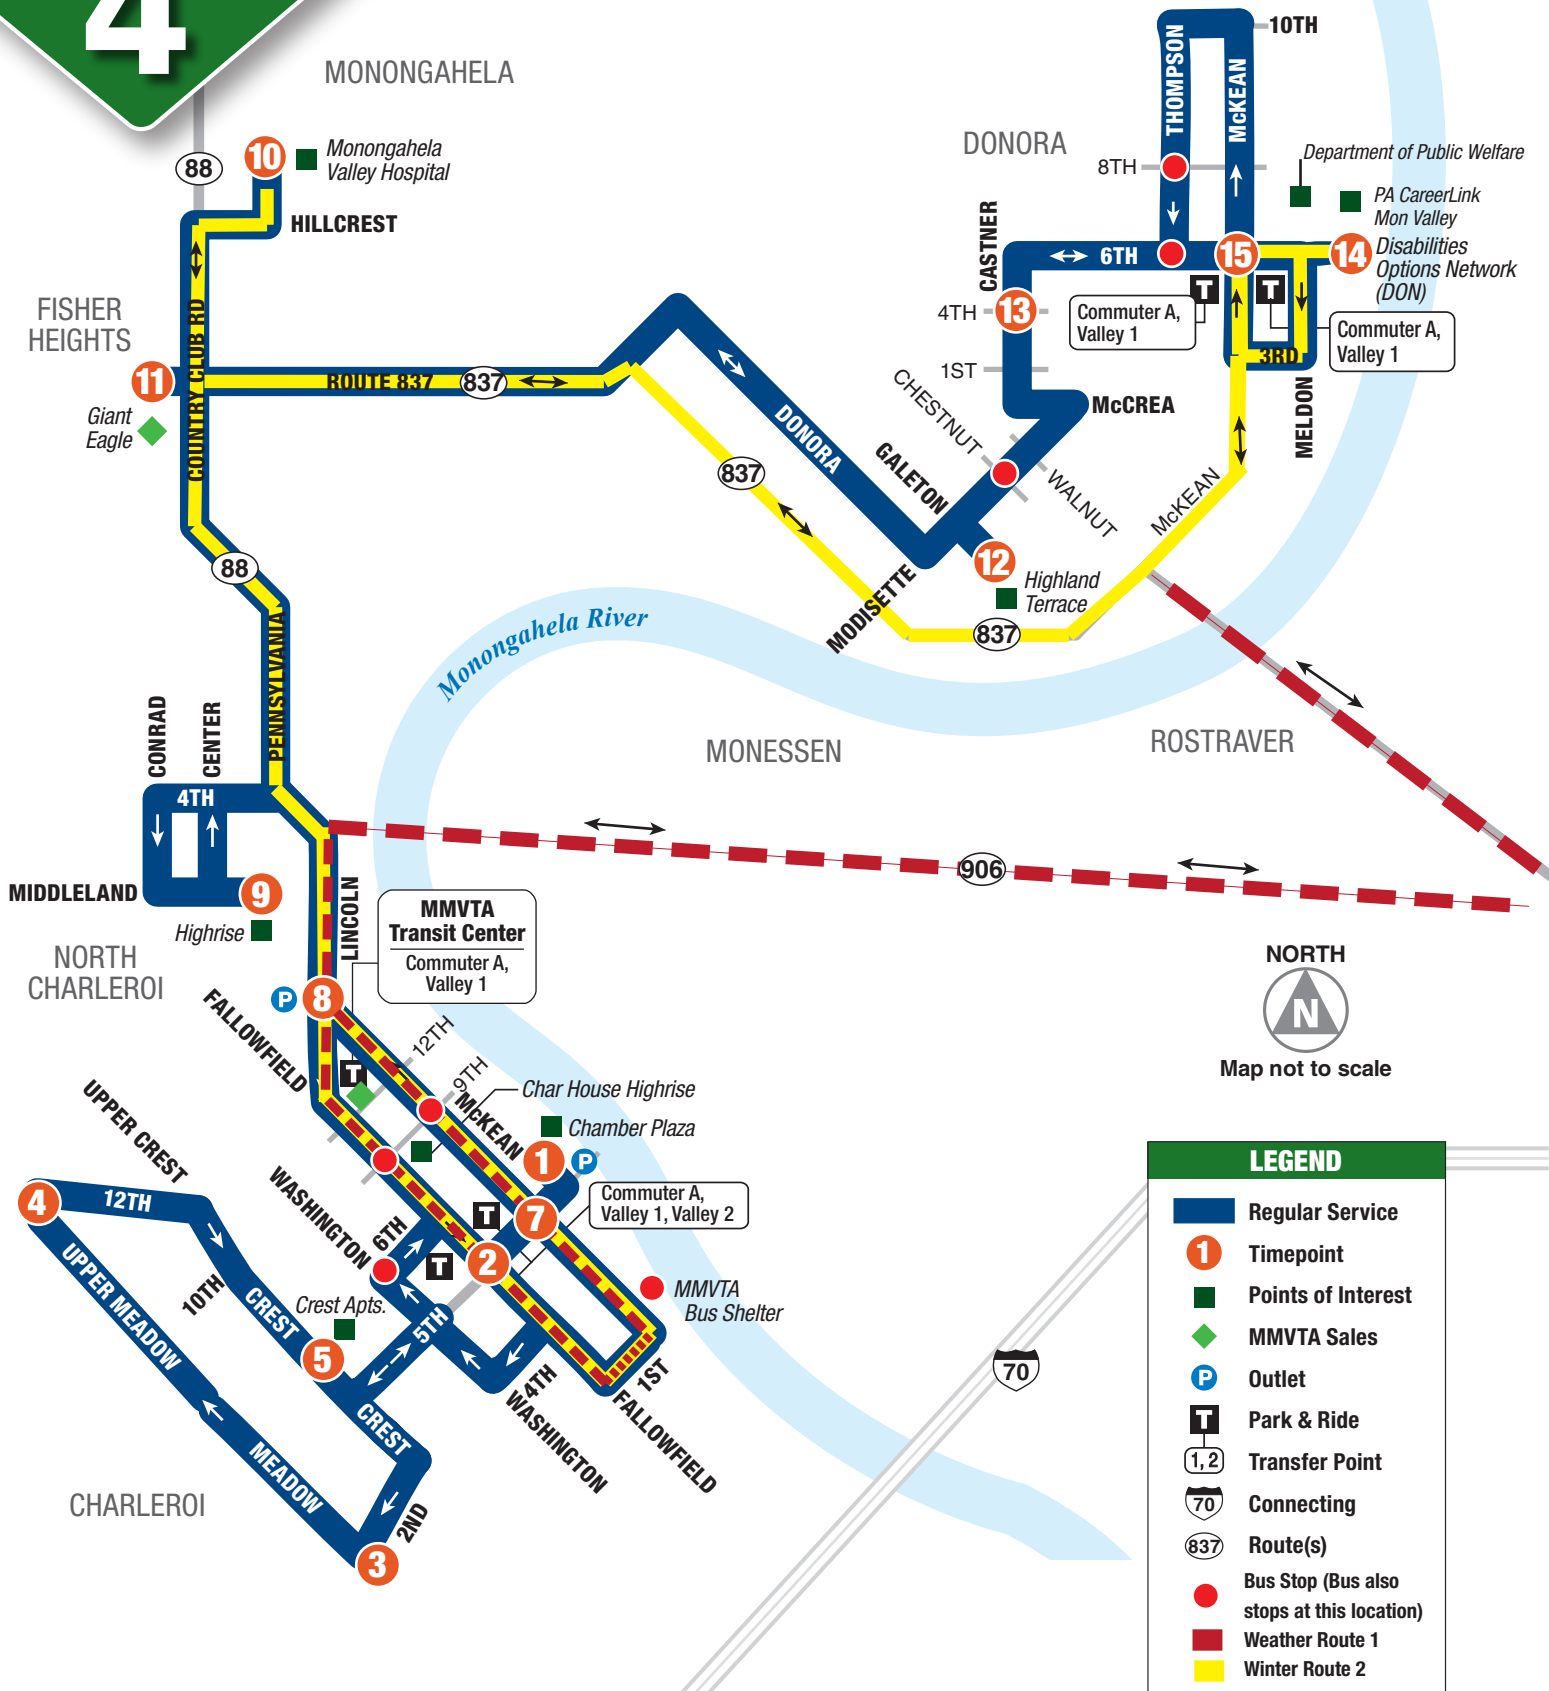

VALLEY 4

Map not to scale

LEGEND	
	Regular Service
	Timepoint
	Points of Interest
	MMVTA Sales
	Outlet
	Park & Ride
	Transfer Point
	Connecting
	Route(s)
	Bus Stop (Bus also stops at this location)
	Weather Route 1
	Winter Route 2