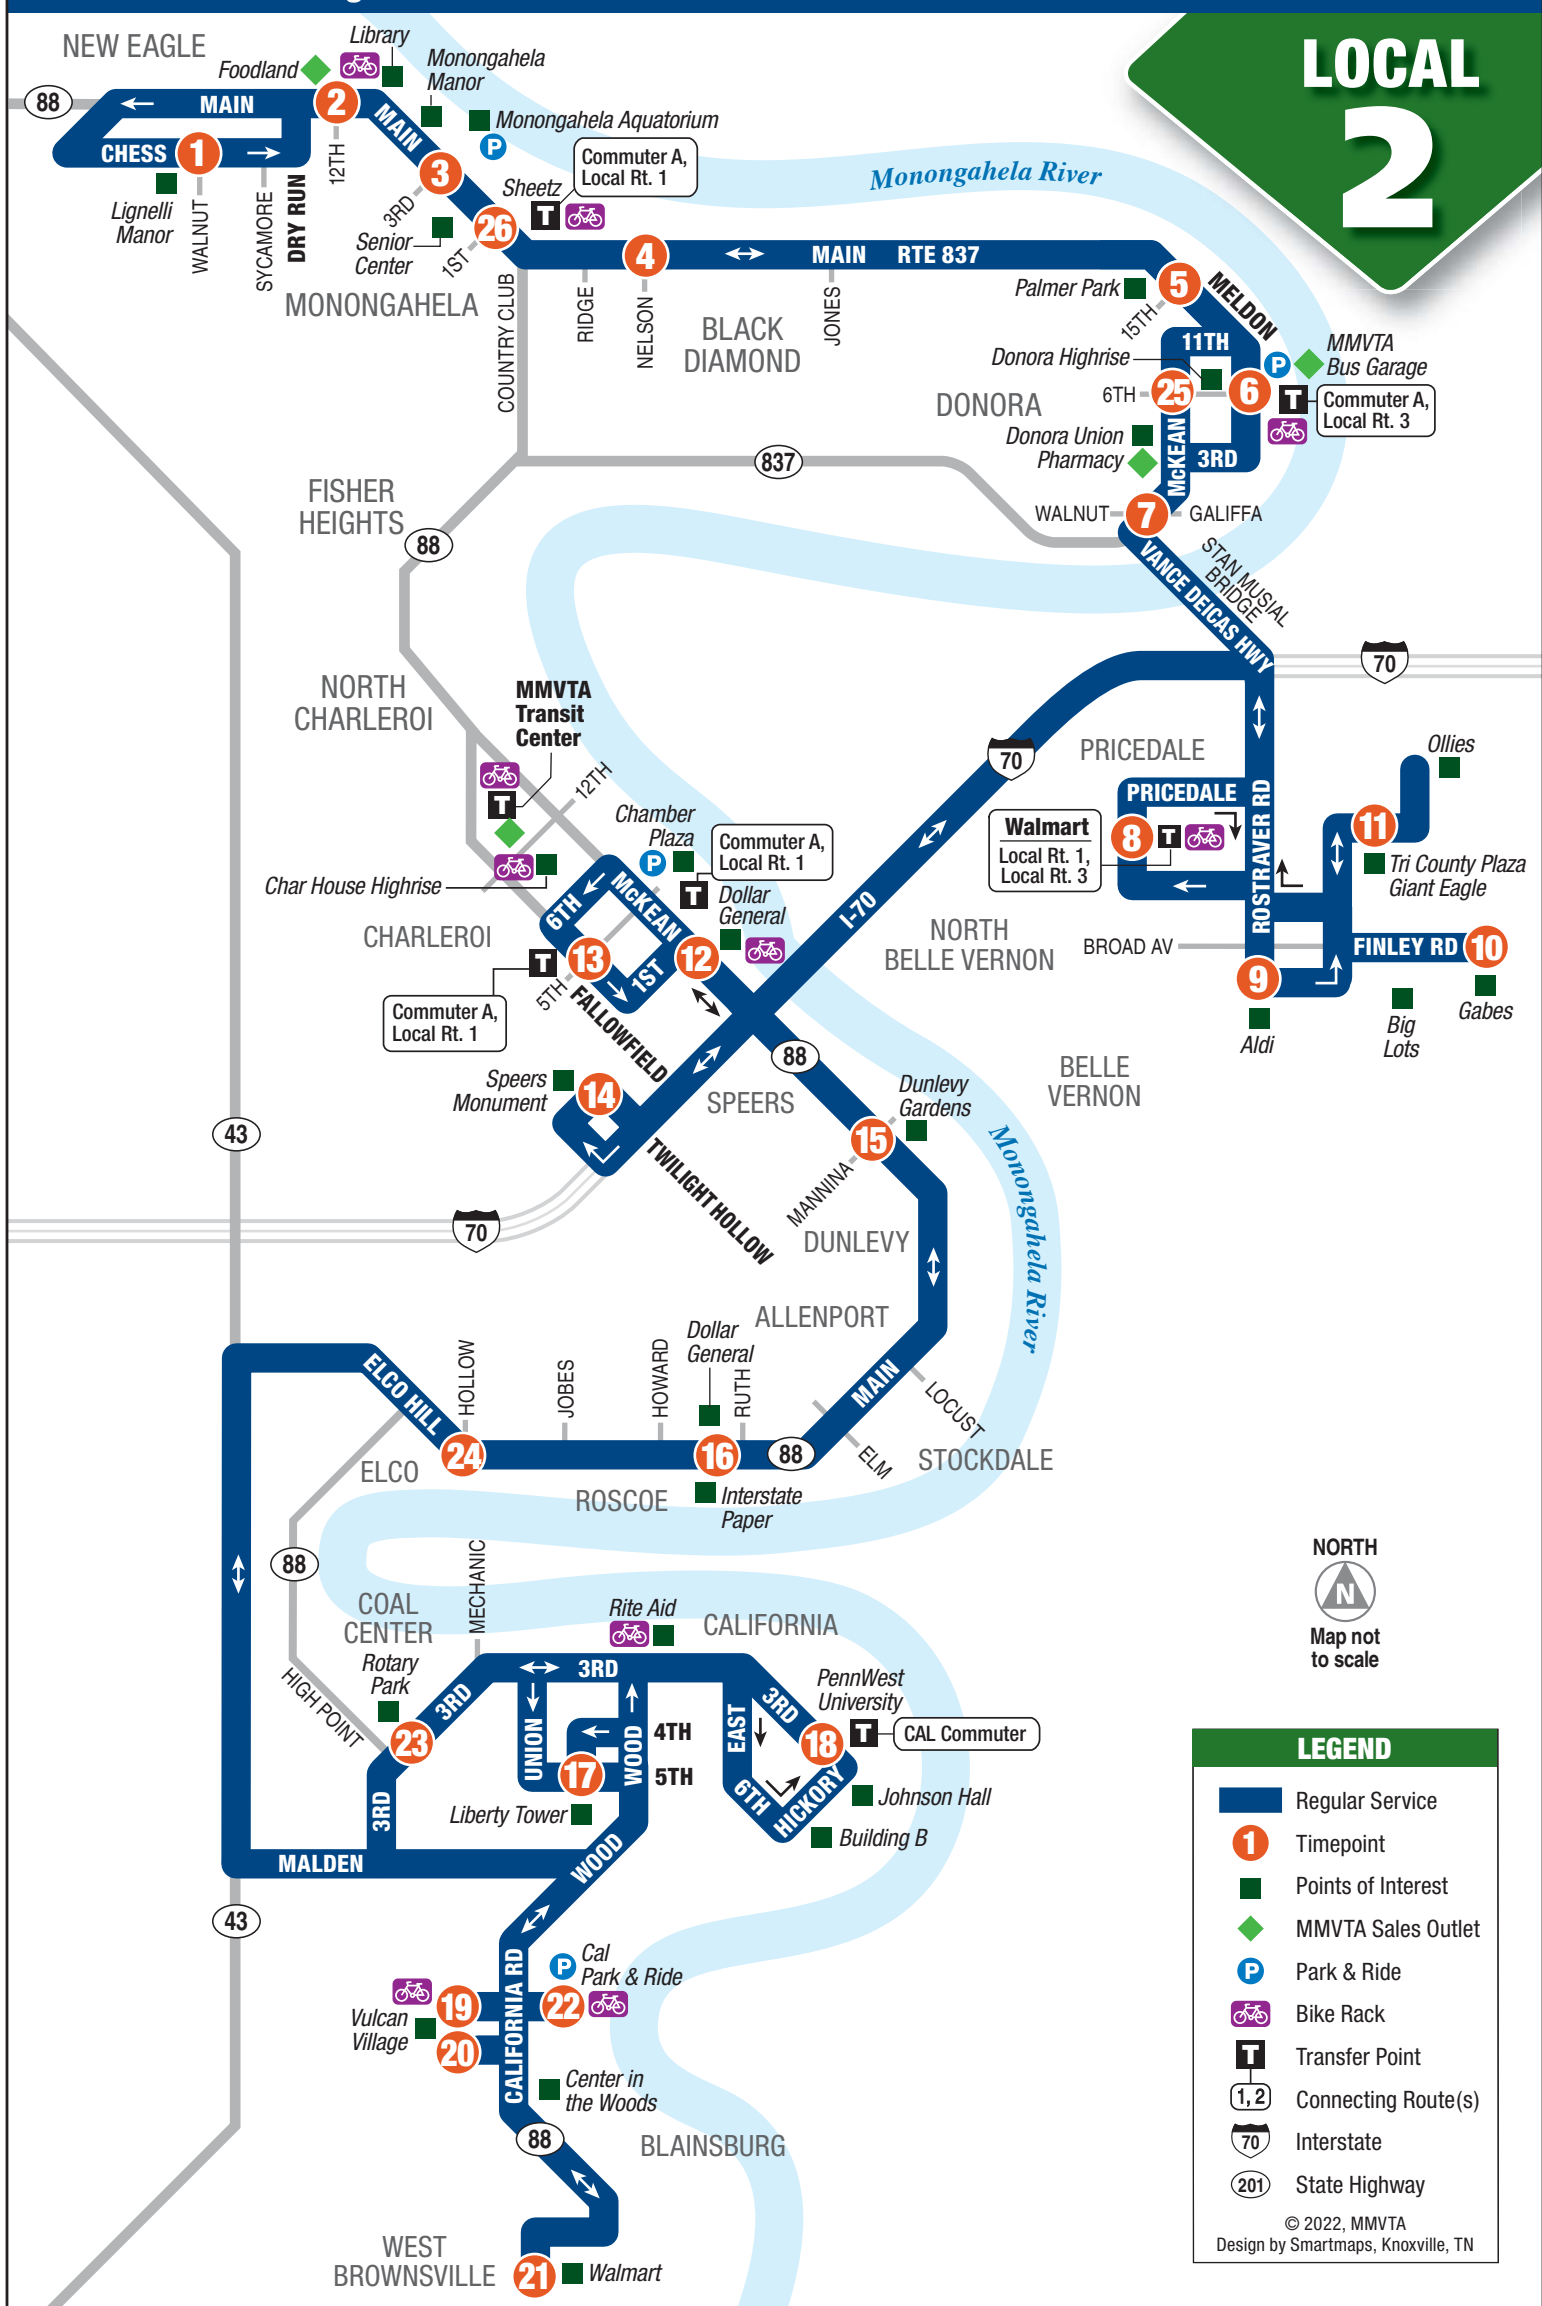

New Eagle • Donora • Charleroi • Roscoe • California • West Brownsville

**LOCAL
2**

LEGEND

- Regular Service
- Timepoint
- Points of Interest
- MMVTA Sales Outlet
- Park & Ride
- Bike Rack
- Transfer Point
- Connecting Route(s)
- Interstate
- State Highway

© 2022, MMVTA
Design by Smartmaps, Knoxville, TN

MONDAY-FRIDAY • Toward Rostraver, Charleroi and West Brownsville

TIMEPOINT	AM TRIPS				PM TRIPS				
1 New Eagle: Lignelli Manor	6:15	—	—	9:00	10:00	12:40	2:30	3:50	6:20
2 Commuter A from Pittsburgh (arrives)	—	—	—	—	—	12:19	2:19	3:19	5:51
3 Monongahela: Main at 3rd	6:20	—	—	9:05	10:05	12:45	2:35	3:55	6:25
4 Black Diamond: Route 88 at Nelson	6:25	—	—	9:10	10:10	12:50	2:40	4:00	6:30
5 Donora: Meldon at 15th St.	6:29	—	—	9:14	10:14	12:54	2:44	4:04	6:34
6 Donora: Meldon at 6th St.	6:32	—	—	9:17	10:17	12:57	2:47	4:07	6:37
7 Donora: McKean at Walnut	6:35	—	—	9:20	10:20	1:00	2:50	4:10	6:40
8 Rostraver: Rostraver Square Walmart	6:44	—	—	9:29	10:29	1:09	2:59	4:19	6:49
9 Rostraver: Aldi	6:48	—	—	9:33	10:33	1:13	3:03	4:23	6:53
10 Rostraver: Gabes	6:51	—	—	9:36	10:36	1:16	3:06	4:26	6:56
11 Rostraver: Tri County Plaza - Giant Eagle	6:54	—	—	9:39	10:39	1:19	3:09	4:29	6:59
12 Charleroi: McKean at 1st	7:04	7:41	7:55	9:49	10:49	1:29	3:19	4:39	7:09
13 Commuter A from Pittsburgh (arrives)	—	—	—	—	10:35	12:35	2:35	4:25	7:04
13 Charleroi: Fallowfield at 5th	7:07	7:44	7:58	9:52	10:52	1:32	3:22	4:42	7:12
14 Upper Speers: Speers Monument	7:13	7:50	8:04	9:58	10:58	1:38	3:28	4:48	7:18
15 Dunlevy: Rte. 88 at Mannina	7:18	—	—	10:03	11:03	1:43	3:33	4:53	7:23
16 Roscoe: Rte. 88 at Dollar General	7:24	—	—	10:09	11:09	1:49	3:39	4:59	7:29
17 California: Liberty Tower on 5th	7:34	—	—	10:19	11:19	1:59	3:49	5:09	7:39
18 California: Hickory at 3rd	7:39	—	—	10:24	11:24	2:04	3:54	5:14	7:44
19 California: Vulcan Village Upper	7:44	—	—	10:29	11:29	2:09	3:59	5:19	7:49
20 California: Vulcan Village Lower	7:47	—	—	10:32	11:32	2:12	4:02	5:22	7:52
21 West Brownsville: Walmart	7:54	—	—	10:39	11:39	2:19	4:09	5:29	7:59

MONDAY-FRIDAY • Toward Charleroi, Rostraver and New Eagle