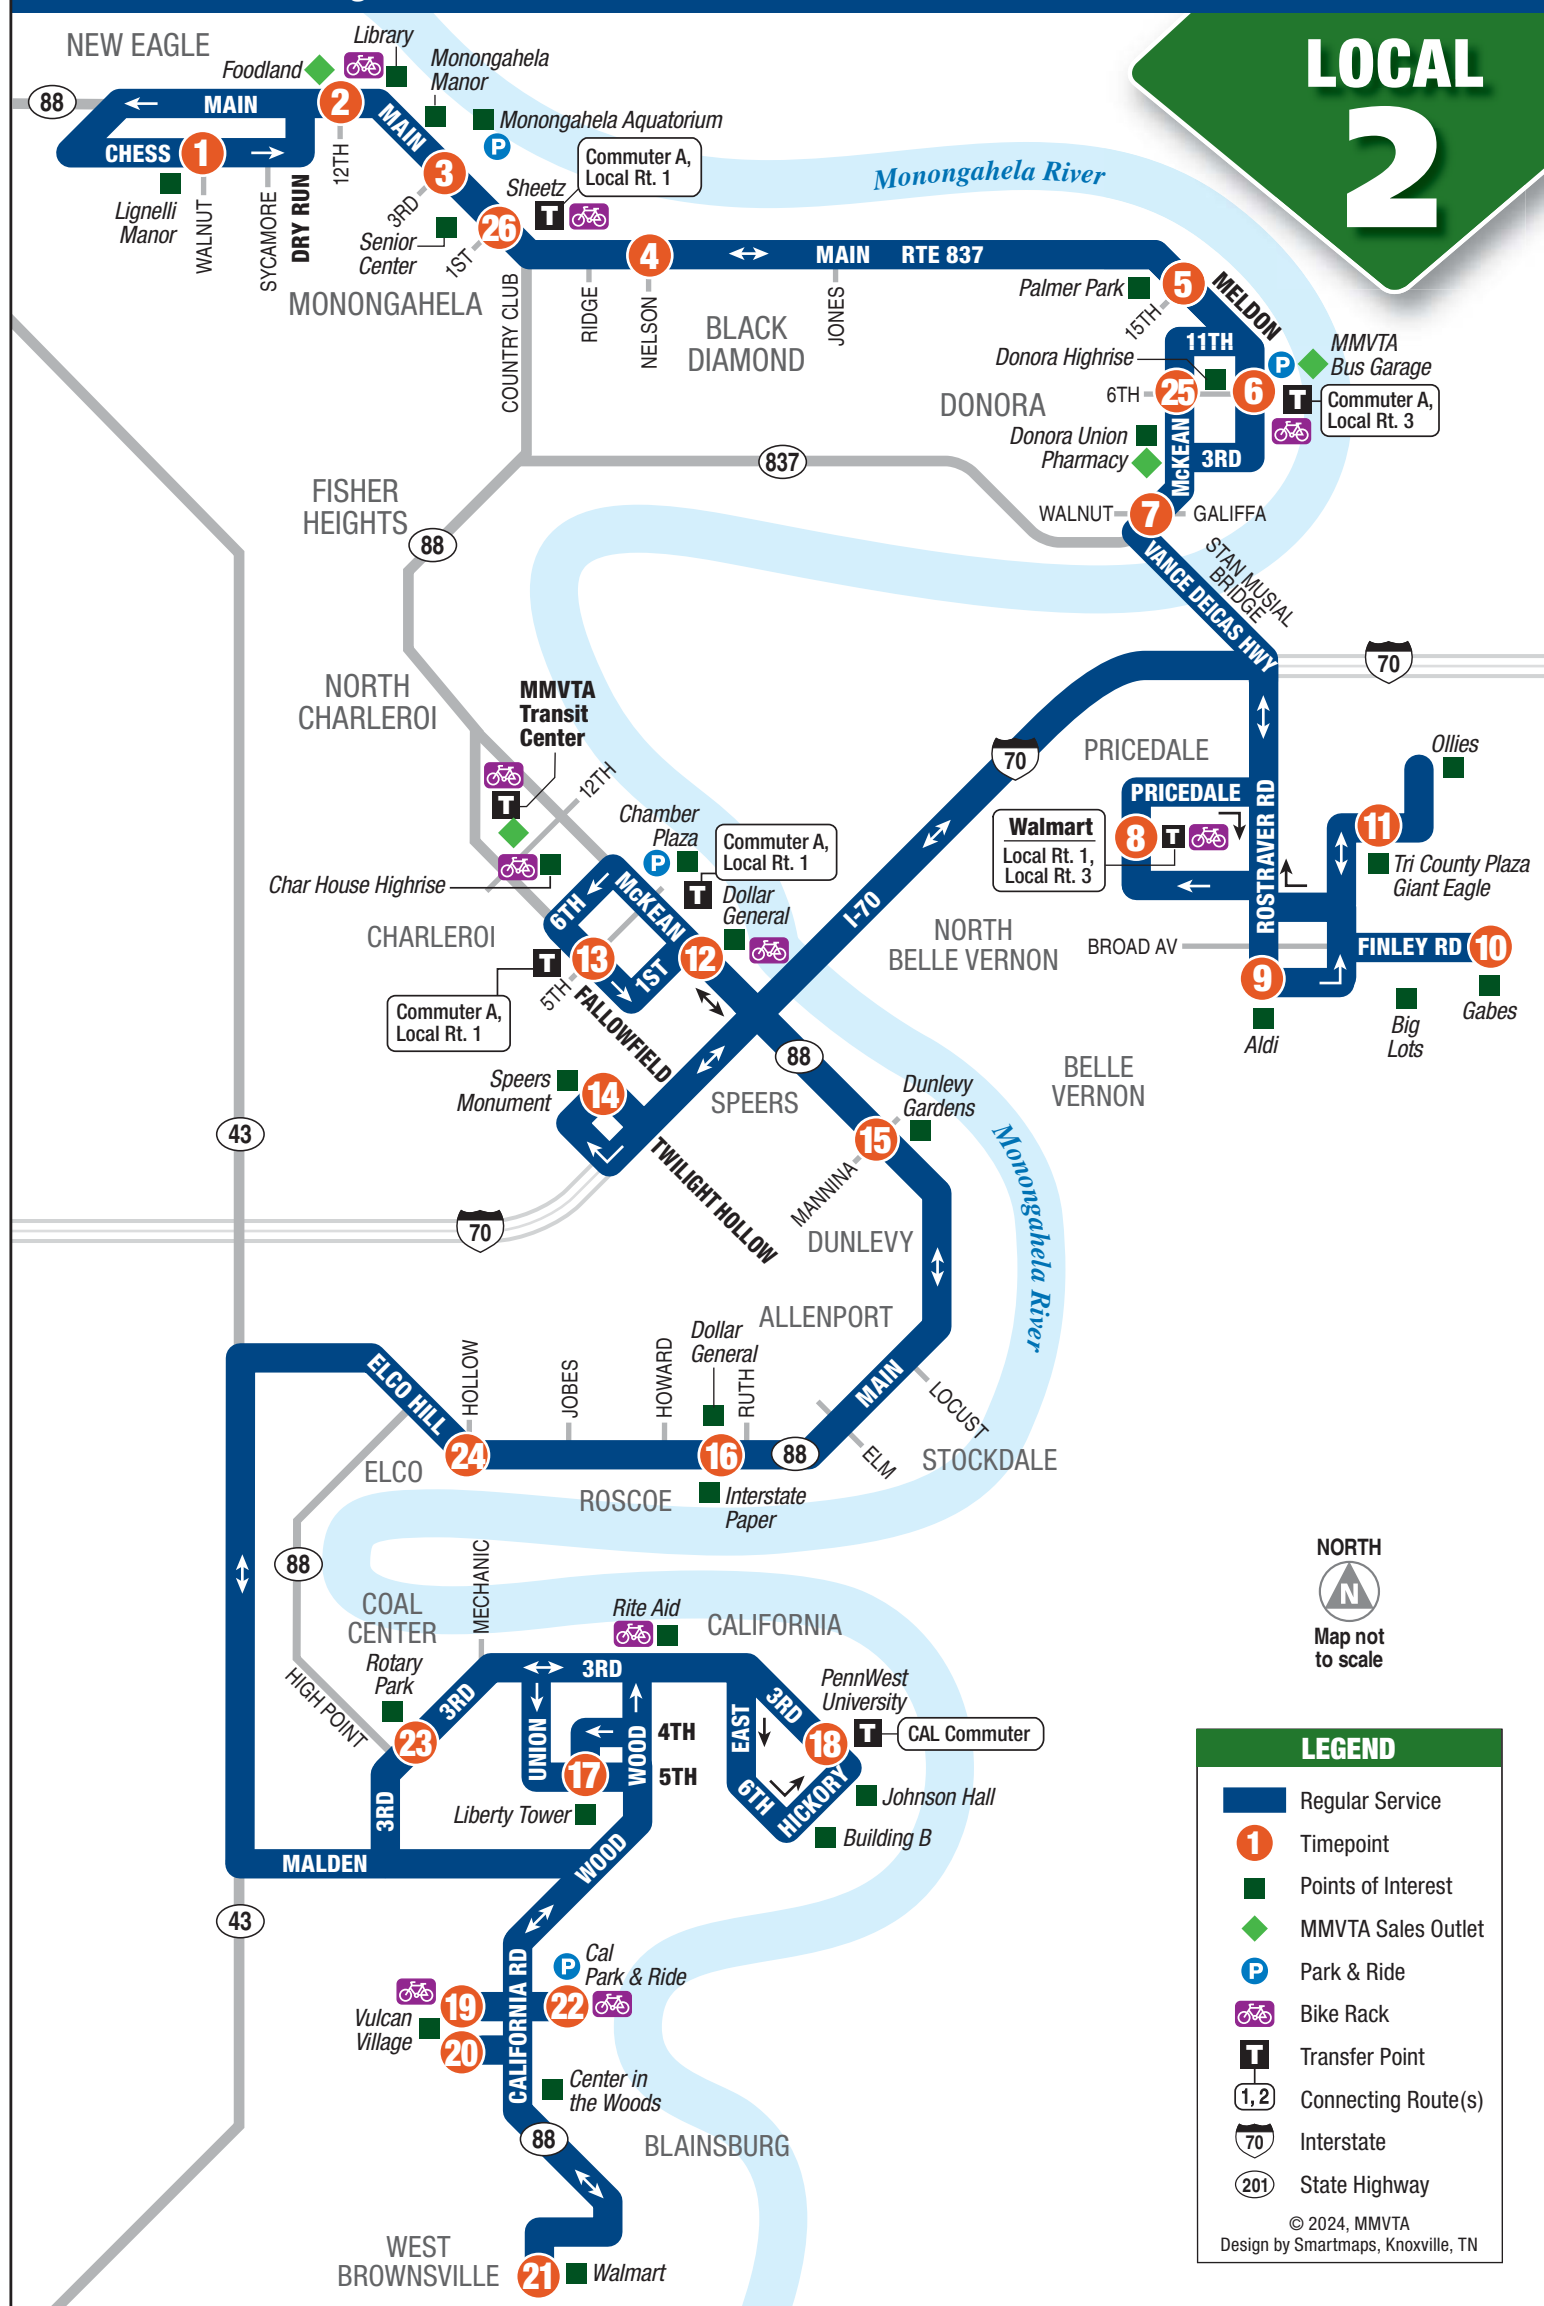

New Eagle • Donora • Charleroi • Roscoe • California • West Brownsville

**LOCAL
2**

LEGEND

- █ Regular Service
- 1 Timepoint
- Points of Interest
- MMVTA Sales Outlet
- P Park & Ride
- 🚲 Bike Rack
- T Transfer Point
- 1, 2 Connecting Route(s)
- 70 Interstate
- 201 State Highway

© 2024, MMVTA
Design by Smartmaps, Knoxville, TN

MONDAY-FRIDAY • Toward Rostraver, Charleroi and West Brownsville

TIMEPOINT	AM TRIPS				PM TRIPS				
1 New Eagle: Lignelli Manor	6:15	—	—	9:00	10:00	12:40	2:30	3:50	6:20
2 Commuter A from Pittsburgh (arrives)	—	—	—	8:28	10:28	12:28	2:28	3:28	5:43
3 Monongahela: Main at 3rd	6:20	—	—	9:05	10:05	12:45	2:35	3:55	6:25
4 Black Diamond: Route 88 at Nelson	6:25	—	—	9:10	10:10	12:50	2:40	4:00	6:30
5 Donora: Meldon at 15th St.	6:29	—	—	9:14	10:14	12:54	2:44	4:04	6:34
6 Donora: Meldon at 6th St.	6:32	—	—	9:17	10:17	12:57	2:47	4:07	6:37
7 Donora: McKean at Walnut	6:35	—	—	9:20	10:20	1:00	2:50	4:10	6:40
8 Rostraver: Rostraver Square Walmart	6:44	—	—	9:29	10:29	1:09	2:59	4:19	6:49
9 Rostraver: Aldi	6:48	—	—	9:33	10:33	1:13	3:03	4:23	6:53
10 Rostraver: Gabes	6:51	—	—	9:36	10:36	1:16	3:06	4:26	6:56
11 Rostraver: Tri County Plaza - Giant Eagle	6:54	—	—	9:39	10:39	1:19	3:09	4:29	6:59
12 Charleroi: McKean at 1st	7:04	7:41	7:55	9:49	10:49	1:29	3:19	4:39	7:09
13 Commuter A from Pittsburgh (arrives)	—	—	—	—	10:46	12:46	2:46	3:46	6:41
13 Charleroi: Fallowfield at 5th	7:07	7:44	7:58	9:52	10:52	1:32	3:22	4:42	7:12
14 Upper Speers: Speers Monument	7:13	7:50	8:04	9:58	10:58	1:38	3:28	4:48	7:18
15 Dunlevy: Rte. 88 at Mannina	7:18	—	—	10:03	11:03	1:43	3:33	4:53	7:23
16 Roscoe: Rte. 88 at Dollar General	7:24	—	—	10:09	11:09	1:49	3:39	4:59	7:29
17 California: Liberty Tower on 5th	7:34	—	—	10:19	11:19	1:59	3:49	5:09	7:39
18 California: Hickory at 3rd	7:39	—	—	10:24	11:24	2:04	3:54	5:14	7:44
19 California: Vulcan Village Upper	7:44	—	—	10:29	11:29	2:09	3:59	5:19	7:49
20 California: Vulcan Village Lower	7:47	—	—	10:32	11:32	2:12	4:02	5:22	7:52
21 West Brownsville: Walmart	7:54	—	—	10:39	11:39	2:19	4:09	5:29	7:59

MONDAY-FRIDAY • Toward Charleroi, Rostraver and New Eagle